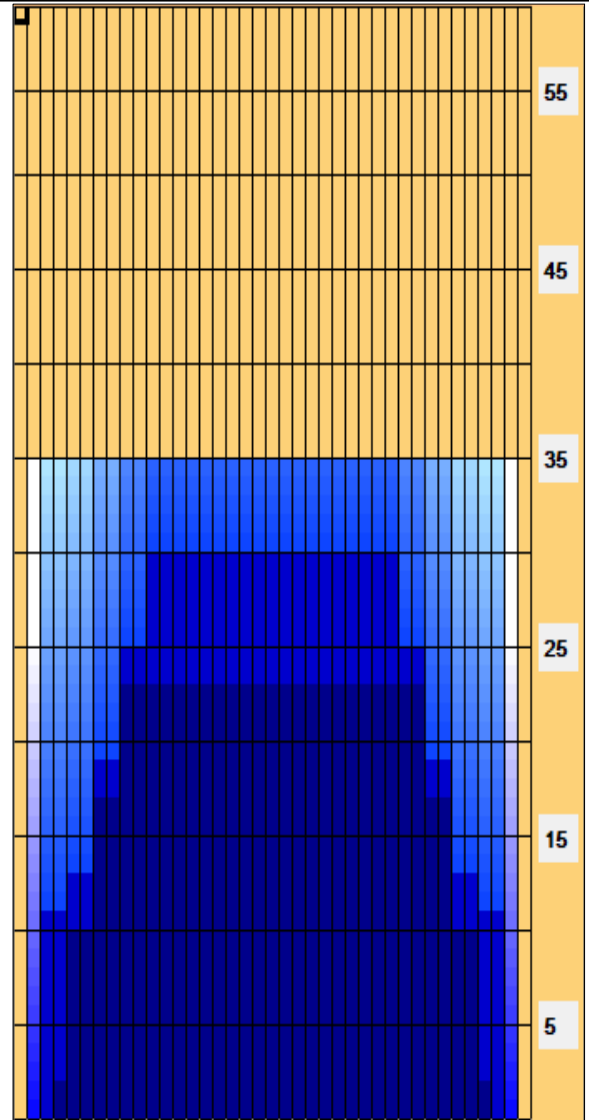

2021 PBA BALLARD 35

Oil Pattern Distance: **35 Feet**
 Forward Oil Total: **14.4 mL**
 Forward Boards Crossed: **288 Boards**

Reverse Brush Drop: **32 Feet**
 Reverse Oil Total: **12.7 mL**
 Reverse Boards Crossed: **254 Boards**

Oil Per Board: **50 uL**
 Volume Oil Total: **27.1 mL**
 Total Boards Crossed: **542 Boards**

Start	Stop	Loads	Speed	Crossed	Start	End	Feet	T.Oil
1	3L 3R	1	14	35	0.0	0.0	0.0	1750
2	4L 4R	1	18	33	0.0	2.5	2.5	1650
3	5L 5R	3	18	93	2.5	10.1	7.6	4650
4	7L 7R	3	18	81	10.1	17.7	7.6	4050
5	9L 9R	2	22	46	17.7	23.9	6.2	2300
6	2L 2R	0	22	0	23.9	35.0	11.1	0

Conditioner: Type In or Select One
 TransferType: Type In or Select One

Forward
 Reverse
 More

Start	Stop	Loads	Speed	Crossed	Start	End	Feet	T.Oil
1	2L 2R	0	22	0	35.0	30.0	-5.0	0
2	11L 11R	2	18	38	30.0	24.9	-5.1	1900
3	9L 9R	3	14	69	24.9	19.0	-5.9	3450
4	7L 7R	3	14	81	19.0	13.1	-5.9	4050
5	5L 5R	1	14	31	13.1	11.2	-1.9	1550
6	3L 3R	1	14	35	11.2	9.3	-1.9	1750
7	2L 2R	0	14	0	9.3	0.0	-9.3	0

Forward
 Reverse
 More

Item	3L-7L:18L-18R	8L-12L:18L-18R	13L-17L:18L-18R	18L-18R:17R-13R	18L-18R:12R-8R	18L-18R:7R-3R
Description	Outside Track:Middle	Middle Track:Middle	Inside Track:Middle	Middle: Inside Track	Middle:Middle Track	Middle:Outside Track
Track Zone Ratio	3.13	1.12	1	1	1.12	3.13